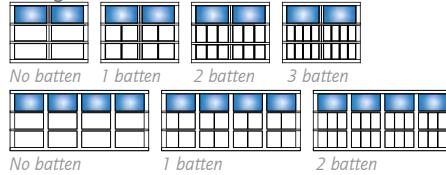

Custom Carriage House

StyleView Custom Profile Carriage House doors feature architectural grandeur without the maintenance concerns of a typical wood door. The Swing-Up, Swing-Out, Accordion and Bi-Fold designs can be modified to meet the aesthetics of your home by selecting from 187 ArmorBrite™ colors or 7 anodized finishes and numerous glass and batten options. And, for added style, choose between true and simulated divided lites in various pane configurations.

Custom Carriage house Bi-Fold, ArmorBrite beige rails, ArmorBrite matched panels, 2 over 2 tempered clear pane

Panel Options*

Custom Carriage House

Swing-Up

Swing-Out

Accordion

Bi-Fold

* 7 feet high illustrations shown