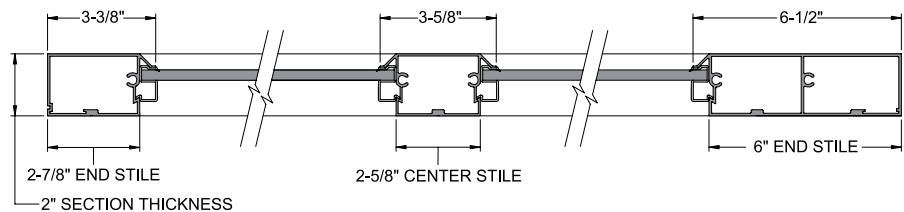

Double Car

* 7 feet high illustrations shown

Door Width	Door Height	Section Thickness	Section Joint	Door Styles	Window Designs	Glass Thickness	Glass Type	End Stile Width	Center Stile Width	Batten Width	Finish	Track/Hardware Finish	Limited Warranty
4'-20'	6'-10'	2"	Tongue & Groove	See Profile Options Above	1 Pane	1/8", 3/16", 1/4", 1/2"	Clear Laminate, Acrylic, Insulated, Reflective, Tinted, Frosted, Satin	2-7/8" Std, 6" Wide Opt	2-5/8" Std	Not Available	Anodize Finishes, 187 ArmorBrite Colors	Galvanized, EnduraCote™ White, EnduraCote Black	See page 3