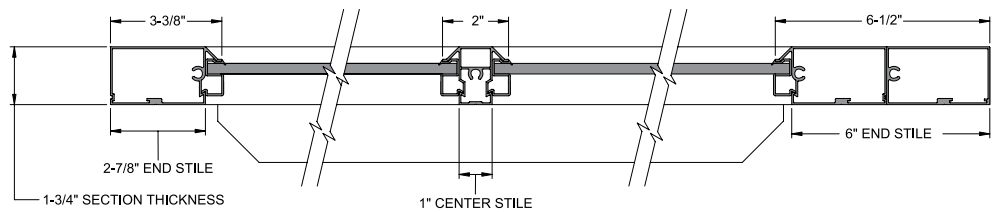

Door Width	Door Height	Section Thickness	Section Joint	Door Styles	Window Designs	Glass Thickness	Glass Type	End Stile Width	Center Stile Width	Batten Width	Finish	Track/Hardware Finish	Limited Warranty
4'-16'	6'-10'	1-3/4"	Ship-Lap	See Profile Options Above	1 Pane	1/8", 3/16", 1/4", 1/2"	Clear Laminate, Acrylic, Insulated, Reflective, Tinted, Frosted, Satin	2-7/8" Std, 6" Opt	1" Std	Not Available	Anodize Finishes, 187 ArmorBrite Colors	Galvanized, EnduraCote™ White, EnduraCote Black	See page 3