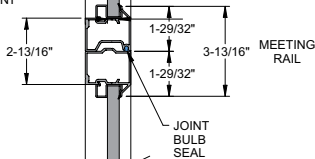

Wide Profile, ArmorBrite white rails with 1/8" satin glass

TOP SECTION

SECTION JOINT

BOTTOM SECTION

Narrow & Wide Profile*

Single Car

Single car, 4'0" to 9'2", 2 panel design

Single car, 9'3" to 12'2", 3 panel design