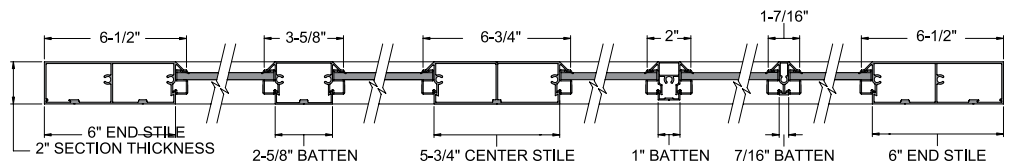

Window Options

Custom Carriage House

Door Width	Door Height	Section Thickness	Section Joint	Door Styles	Window Designs	Glass Thickness	Glass Type	End Stile Width	Center Stile Width	Batten Width	Finish	Track/Hardware Finish	Limited Warranty
4'-20'	6'-10'	2"	Tongue & Groove	Swing-Up, Swing-Out, Accordion, Bi-Fold	1 Pane, 2 Pane, 3 Pane, 4 Pane, 2 over 2, 3 over 3, 4 over 4, Prairie	1/8", 3/16", 1/4", 1/2"	Clear Laminate, Acrylic, Insulated, Reflective, Tinted, Frosted, Satin	6" Wide Std	5-3/4" Std, 2-5/8" Std	7/16" Std, 1" Opt, 2-5/8" Opt	Anodize Finishes, 187 ArmorBrite Colors	Galvanized, EnduraCote™ White, EnduraCote Black	See page 3