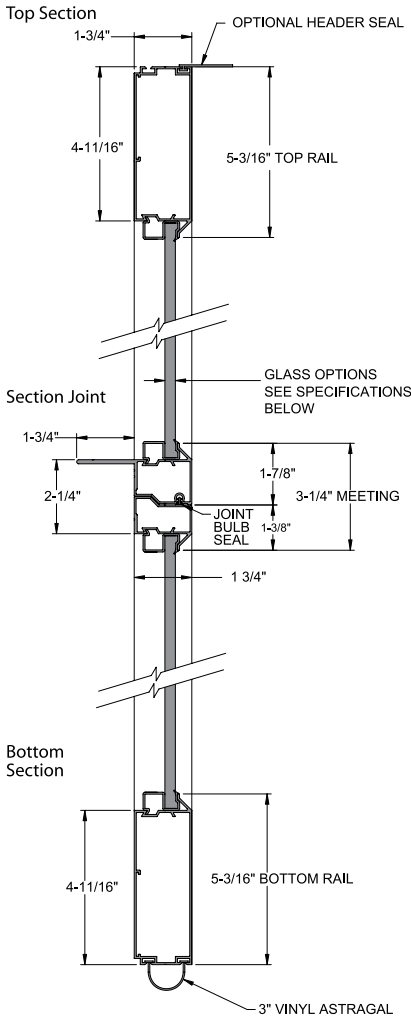

Narrow & Wide Profile*

Single Car

Double Car

Double car 12'3" to 20'0", 4&5 panel designs

* 7 feet high illustrations shown