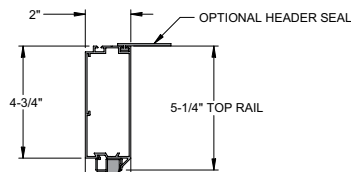

TOP SECTION