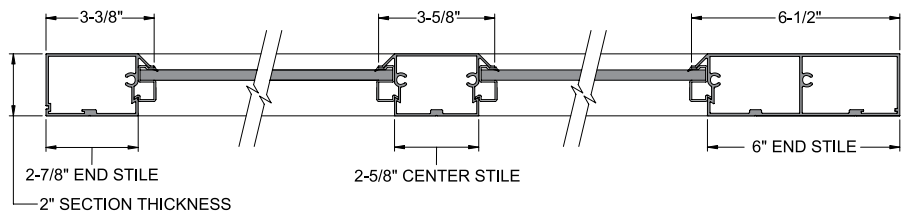

Door Width	Door Height	Section Thickness	Section Joint	Door Styles	Window Designs	Glass Thickness	Glass Type	End Stile Width	Center Stile Width	Batten Width	Finish	Track/Hardware Finish	Limited Warranty
4'-16'	6'-10'	2"	Tongue & Groove	See Panel Options Above	1 Pane	1/8", 3/16", 1/4", 1/2"	Clear Laminate, Acrylic, Insulated, Reflective, Tinted, Frosted, Satin	6" Wide Std	2-5/8" Std	Not Available	Anodize Finishes, 187 ArmorBrite Colors	Galvanized, EnduraCote™ White, EnduraCote Black	See page 3