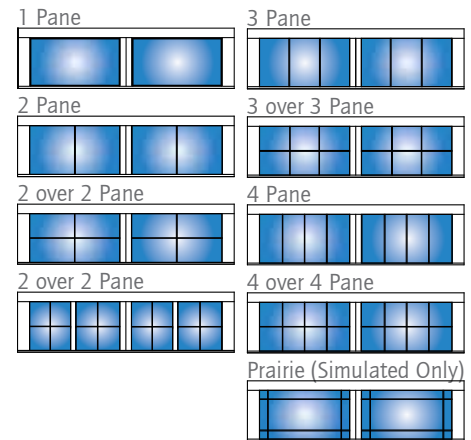

Window Options

Custom Carriage House

Door Width	Door Height	Section Thickness	Section Joint	Door Styles	Window Designs	Glass Thickness	Glass Type	End Stile Width	Center Stile Width	Batten Width	Finish	Track/Hardware Finish	Limited Warranty
4'-20'	6'-10'	2"	Tongue & Groove	Swing-Up, Swing-Out, Accordion, Bi-Fold	1 Pane, 2 Pane, 3 Pane, 4 Pane, 2 over 2, 3 over 3, 4 over 4, Prairie	1/8", 3/16", 1/4", 1/2"	Clear Laminate, Acrylic, Insulated, Reflective, Tinted, Frosted, Satin	6" Wide Std	5-3/4" Std, 2-5/8" Std	7/16" Std, 1" Opt, 2-5/8" Opt	Anodize Finishes, 187 ArmorBrite Colors	Galvanized, EnduraCote™ White, EnduraCote Black	See page 3