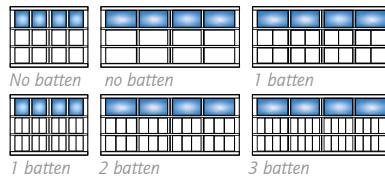

Custom Carriage House

StyleView Custom Profile Carriage House doors feature architectural grandeur without the maintenance concerns of a typical wood door. The Swing-Up, Swing-Out, Accordion and Bi-Fold designs can be modified to meet the aesthetics of your home by selecting from 187 ArmorBrite™ colors or 7 anodized finishes and numerous glass and batten options. And, for added style, choose between true and simulated divided lites in various pane configurations.

Custom Carriage house Bi-Fold, ArmorBrite beige rails, ArmorBrite matched panels, 2 over 2 tempered clear pane

Panel Options*

Custom Carriage House

Swing-Up

Swing-Out

Accordion

Bi-Fold

* 7 feet high illustrations shown