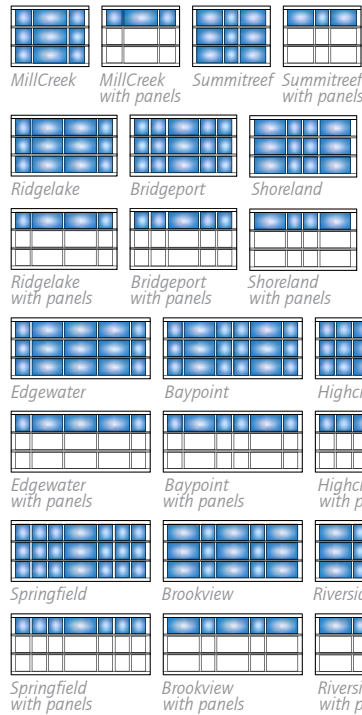

Custom Mixed Panel*

* 7 feet high illustrations shown