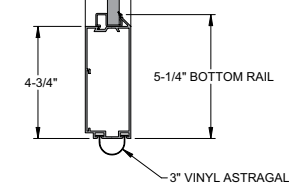

Wide Profile, ArmorBrite white rails with 1/8" satin glass

TOP SECTION

SECTION JOINT

BOTTOM SECTION

Narrow & Wide Profile*

Single Car

Single car, 4'0" to 9'2", 2 panel design

Single car, 9'3" to 12'2", 3 panel design