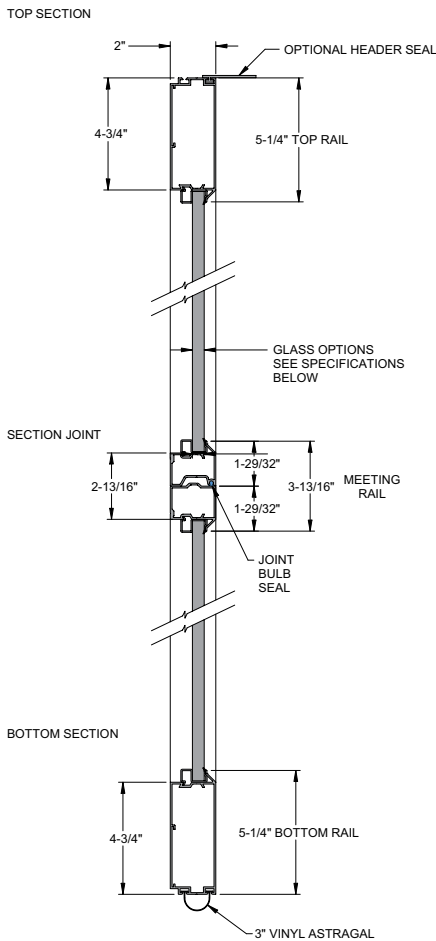

Custom Carriage House

StyleView Custom Profile Carriage House doors feature architectural grandeur without the maintenance concerns of a typical wood door. The Swing-Up, Swing-Out, Accordion and Bi-Fold designs can be modified to meet the aesthetics of your home by selecting from 187 ArmorBrite™ colors or 7 anodized finishes and numerous glass and batten options. And, for added style, choose between true and simulated divided lites in various pane configurations.

Panel Options*

Custom Carriage House

Swing-Up

Swing-Out

Accordion

Bi-Fold

* 7 feet high illustrations shown

Window Options

Custom Carriage House

Door Width	Door Height	Section Thickness	Section Joint	Door Styles	Window Designs	Glass Thickness	Glass Type	End Stile Width	Center Stile Width	Batten Width	Finish	Track/Hardware Finish	Limited Warranty
4'-20'	6'-10'	2"	Tongue & Groove	Swing-Up, Swing-Out, Accordion, Bi-Fold	1 Pane, 2 Pane, 3 Pane, 4 Pane, 2 over 2, 3 over 3, 4 over 4, Prairie	1/8", 3/16", 1/4", 1/2"	Clear Laminate, Acrylic, Insulated, Reflective, Tinted, Frosted, Satin	6" Wide Std	5-3/4" Std, 2-5/8" Std	7/16" Std, 1" Opt, 2-5/8" Opt	Anodize Finishes, 187 ArmorBrite Colors	Galvanized, EnduraCote™ White, EnduraCote Black	See page 3