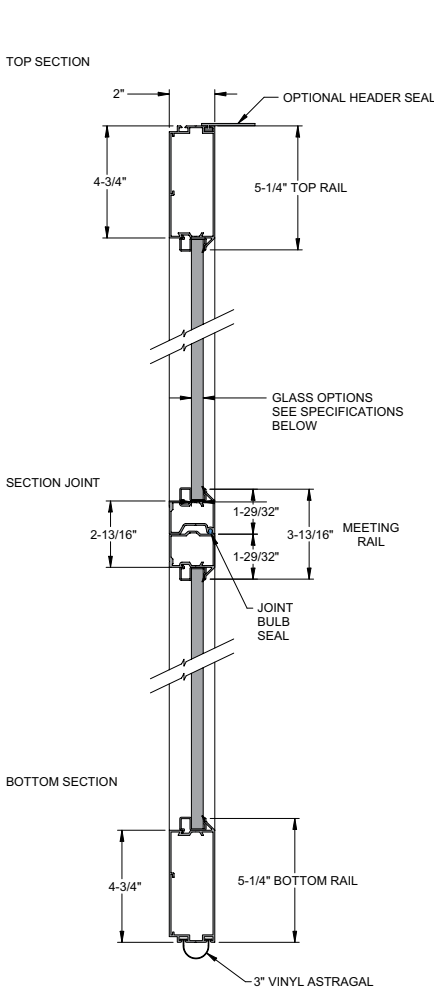

Custom Mixed Panel

A perfect alternative to standard steel doors, StyleView Custom Mixed Panel designs offer a distinctive look for your home. By utilizing various panel spacing options, the Mixed Panel model will differentiate your garage door from others in your neighborhood. Featuring 187 ArmorBrite™ or 7 anodized finishes and a variety of glass options, StyleView Custom Mixed Panel doors complement the individuality of your residence.

Custom Mixed Panel*

* 7 feet high illustrations shown

Door Width	Door Height	Section Thickness	Section Joint	Door Styles	Window Designs	Glass Thickness	Glass Type	End Stile Width	Center Stile Width	Batten Width	Finish	Track/Hardware Finish	Limited Warranty
4'-16'	6'-10'	2"	Tongue & Groove	See Panel Options Above	1 Pane	1/8", 3/16", 1/4", 1/2"	Clear Laminate, Acrylic, Insulated, Reflective, Tinted, Frosted, Satin	6" Wide Std	2-5/8" Std	Not Available	Anodize Finishes, 187 ArmorBrite Colors	Galvanized, EnduraCote™ White, EnduraCote Black	See page 3